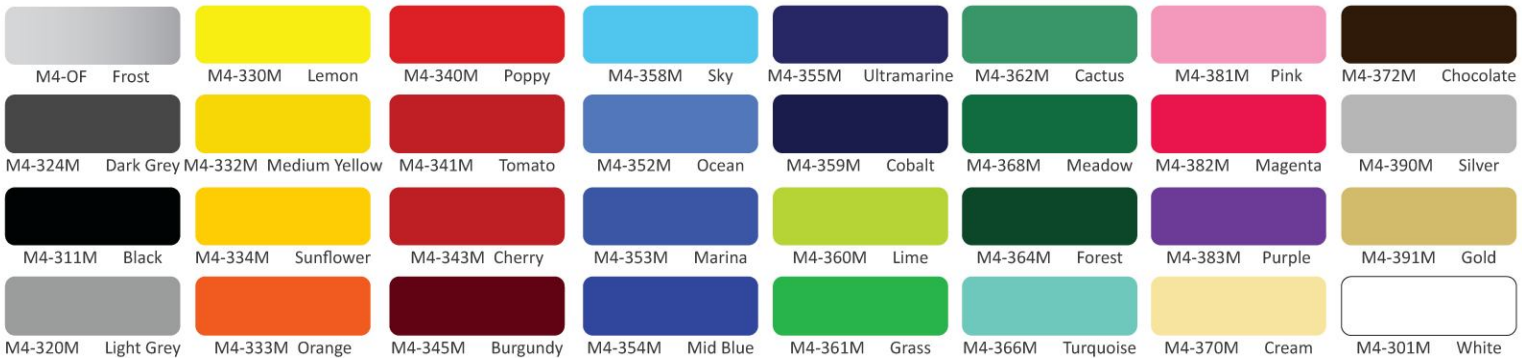

| | | | | | | | |
|--------------------|-----------------------|------------------|------------------|---------------------|-------------------|-----------------|-------------------|
| M4-0F Frost | M4-330M Lemon | M4-340M Poppy | M4-358M Sky | M4-355M Ultramarine | M4-362M Cactus | M4-381M Pink | M4-372M Chocolate |
| M4-324M Dark Grey | M4-332M Medium Yellow | M4-341M Tomato | M4-352M Ocean | M4-359M Cobalt | M4-368M Meadow | M4-382M Magenta | M4-390M Silver |
| M4-311M Black | M4-334M Sunflower | M4-343M Cherry | M4-353M Marina | M4-360M Lime | M4-364M Forest | M4-383M Purple | M4-391M Gold |
| M4-320M Light Grey | M4-333M Orange | M4-345M Burgundy | M4-354M Mid Blue | M4-361M Grass | M4-366M Turquoise | M4-370M Cream | M4-301M White |

| | | | | | | | |
|--|---|---|---|---|--|---|---|
|  |  |  |  |  |  |  |  |
| M4-0F Frost | M4-330M Lemon | M4-340M Poppy | M4-358M Sky | M4-355M Ultramarine | M4-362M Cactus | M4-381M Pink | M4-372M Chocolate |
|  |  |  |  |  |  |  |  |
| M4-324M Dark Grey | M4-332M Medium Yellow | M4-341M Tomato | M4-352M Ocean | M4-359M Cobalt | M4-368M Meadow | M4-382M Magenta | M4-390M Silver |
|  |  |  |  |  |  |  |  |
| M4-311M Black | M4-334M Sunflower | M4-343M Cherry | M4-353M Marina | M4-360M Lime | M4-364M Forest | M4-383M Purple | M4-391M Gold |
|  |  |  |  |  |  |  |  |
| M4-320M Light Grey | M4-333M Orange | M4-345M Burgundy | M4-354M Mid Blue | M4-361M Grass | M4-366M Turquoise | M4-370M Cream | M4-301M White |

575 - 5

575 - 6

575 - 17

575 - 18

575 - 7

575 - 8

575 - 19

575 - 20

575 - 9

575 - 10

575 - 21

575 - 22

575 - 11

575 - 12

575 - 23

575 - 24